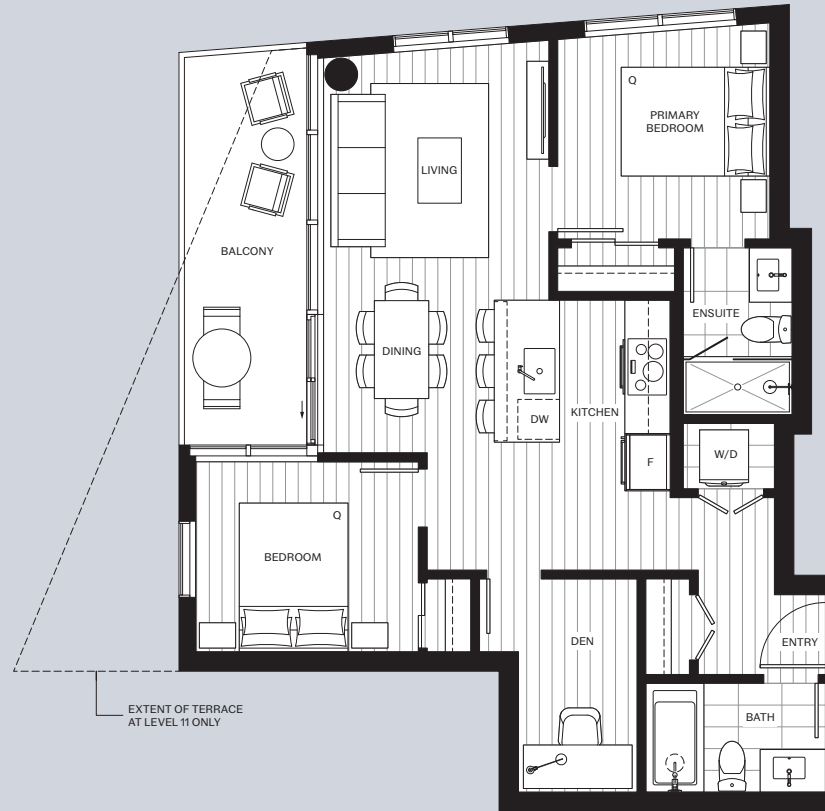

Plan E2

2 Bedroom + Den
2 Bathroom

Interior 813 sqft
Exterior 108-155 sqft
Total 921-968 sqft

BRIDGECITY

Level 11

Level 12-37

This is not an offering for sale. Any such offering can only be made with a disclosure statement. Prices are subject to change without notice. The developer reserves the right to make changes and modifications to the information contained herein without prior notice. Dimensions, sizes, areas, specifications layout and materials are approximate only and subject to change without notice. E.&O.E.