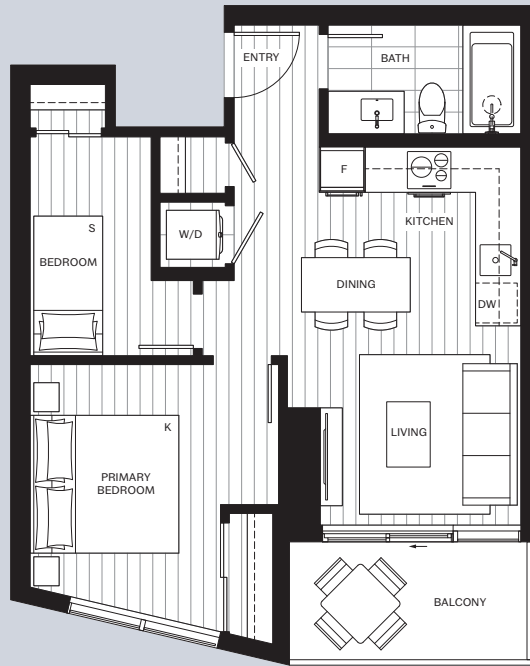

# Plan C2

Jr 2 Bedroom  
1 Bathroom

Interior 581 sqft  
Exterior 62 sqft  
Total 643 sqft

BRIDGECITY

Level 11

Level 12-37

This is not an offering for sale. Any such offering can only be made with a disclosure statement. Prices are subject to change without notice. The developer reserves the right to make changes and modifications to the information contained herein without prior notice. Dimensions, sizes, areas, specifications layout and materials are approximate only and subject to change without notice. E.&O.E.