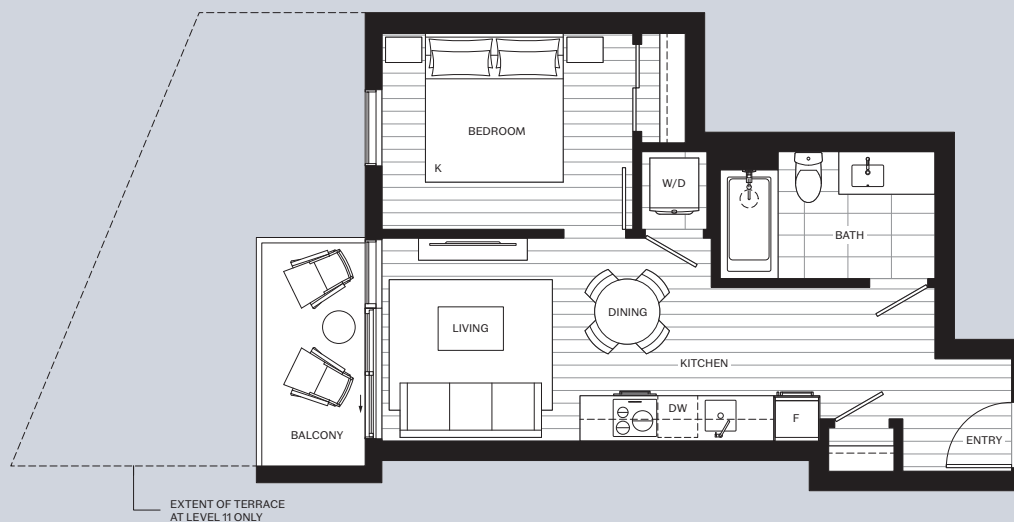

# Plan B3a

1 Bedroom  
1 Bathroom

Interior 509 sqft  
Exterior 53-251 sqft  
Total 562-760 sqft

BRIDGECITY

Level 11

Level 12-37

This is not an offering for sale. Any such offering can only be made with a disclosure statement. Prices are subject to change without notice. The developer reserves the right to make changes and modifications to the information contained herein without prior notice. Dimensions, sizes, areas, specifications layout and materials are approximate only and subject to change without notice. E.&O.E.